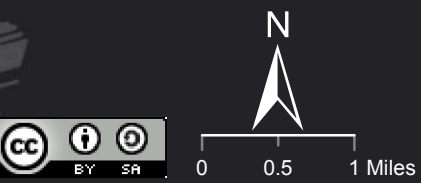

**Stressor Index by Community Police Beat**

(with ranking)

\*Note: Rankings range from 1 - 57 with 1 being the most stressed.

The top number is the beat name, bottom number is the ranking of that beat's Stressor score