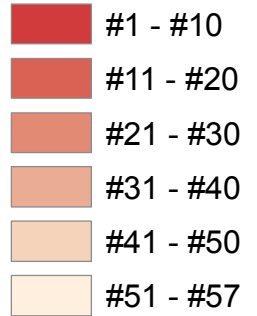

**Stressor Index by Community Police Beat**

(with ranking)

\*Note: Rankings range from 1 - 57 with 1 being the most stressed.

The top number is the beat name, bottom number is the ranking of that beat's Stressor score